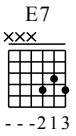

Tapping Etude 1 (A minor)

Henri Aalto Guitar Study Lesson 2016

Music by Henri Aalto Music 2016

Moderate ♩ = 120

Am Am

1

T
A
B

E E G

3

G D D

6

9 F F C

T T T T T T T T T T T T

13 6 10 13 6 10 13 6 10 13 6 10 | 13 6 10 13 6 10 13 6 10 13 6 10 | 13 5 8 13 5 8 13 5 8 13 5 8

12 C E E7

T T T T T T T T T T T T