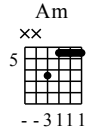

Tapping Etude 1 (A minor)

Henri Aalto Guitar Study Lesson 2016

Music by Henri Aalto Music 2016

Moderate ♩ = 120

Am Am

1

T
A
B

E E G

3

G D D

6

9 F F C

T T T T T T T T T T T T

13 6 10 13 6 10 13 6 10 13 6 10 | 13 6 10 13 6 10 13 6 10 13 6 10 | 13 5 8 13 5 8 13 5 8 13 5 8

12 C E E7

T T T T T T T T T T T T