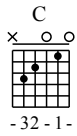

Tapping Etude 1 (A minor)

Henri Aalto Guitar Study Lesson 2016

Music by Henri Aalto Music 2016

Moderate ♩ = 120

Am Am

1

T
A
B

E E G

3

G D D

6

9 F F C

T T T T T T T T T T T T

13 6 10 13 6 10 13 6 10 13 6 10 | 13 6 10 13 6 10 13 6 10 13 6 10 | 13 5 8 13 5 8 13 5 8 13 5 8

12 C E E7

T T T T T T T T T T T T