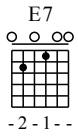

Tapping Etude 1 (A minor)

Henri Aalto Guitar Study Lesson 2016

Music by Henri Aalto Music 2016

Moderate ♩ = 120

Am Am

1

T
A
B

E E G

3

G D D

6

9 F F C

T T T T T T T T T T T T

13 6 10 13 6 10 13 6 10 13 6 10 | 13 6 10 13 6 10 13 6 10 13 6 10 | 13 5 8 13 5 8 13 5 8 13 5 8

12 C E E7

T T T T T T T T T T T T