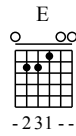

Tapping Etude 1 (A minor)

Henri Aalto Guitar Study Lesson 2016

Music by Henri Aalto Music 2016

Moderate ♩ = 120

Am Am

1

T
A
B

E E G

3

G D D

6

9 F F C

T T T T T T T T T T T T

13 6 10 13 6 10 13 6 10 13 6 10 | 13 6 10 13 6 10 13 6 10 13 6 10 | 13 5 8 13 5 8 13 5 8 13 5 8

12 C E E7

T T T T T T T T T T T T