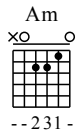

Tapping Etude 1 (A minor)

Henri Aalto Guitar Study Lesson 2016

Music by Henri Aalto Music 2016

Moderate ♩ = 120

Am Am

1

T
A
B

E E G

3

G D D

6

9 F F C

T T T T T T T T T T T T

13 6 10 13 6 10 13 6 10 13 6 10 | 13 6 10 13 6 10 13 6 10 13 6 10 | 13 5 8 13 5 8 13 5 8 13 5 8

12 C E E7

T T T T T T T T T T T T