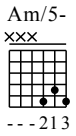

Tapping Etude 1 (A minor)

Henri Aalto Guitar Study Lesson 2016

Music by Henri Aalto Music 2016

Moderate ♩ = 120

Am Am

1

T
A
B

E E G

3

G D D

6

9 F F C

T T T T T T T T T T T T

13 6 10 13 6 10 13 6 10 13 6 10 | 13 6 10 13 6 10 13 6 10 13 6 10 | 13 5 8 13 5 8 13 5 8 13 5 8

12 C E E7

T T T T T T T T T T T T