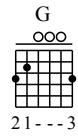

Tapping Etude 1 (A minor)

Henri Aalto Guitar Study Lesson 2016

Music by Henri Aalto Music 2016

Moderate ♩ = 120

Am Am

1

T
A
B

E E G

3

G D D

6

9 F F C

T T T T T T T T T T T T

13 6 10 13 6 10 13 6 10 13 6 10 | 13 6 10 13 6 10 13 6 10 13 6 10 | 13 5 8 13 5 8 13 5 8 13 5 8

12 C E E7

T T T T T T T T T T T T